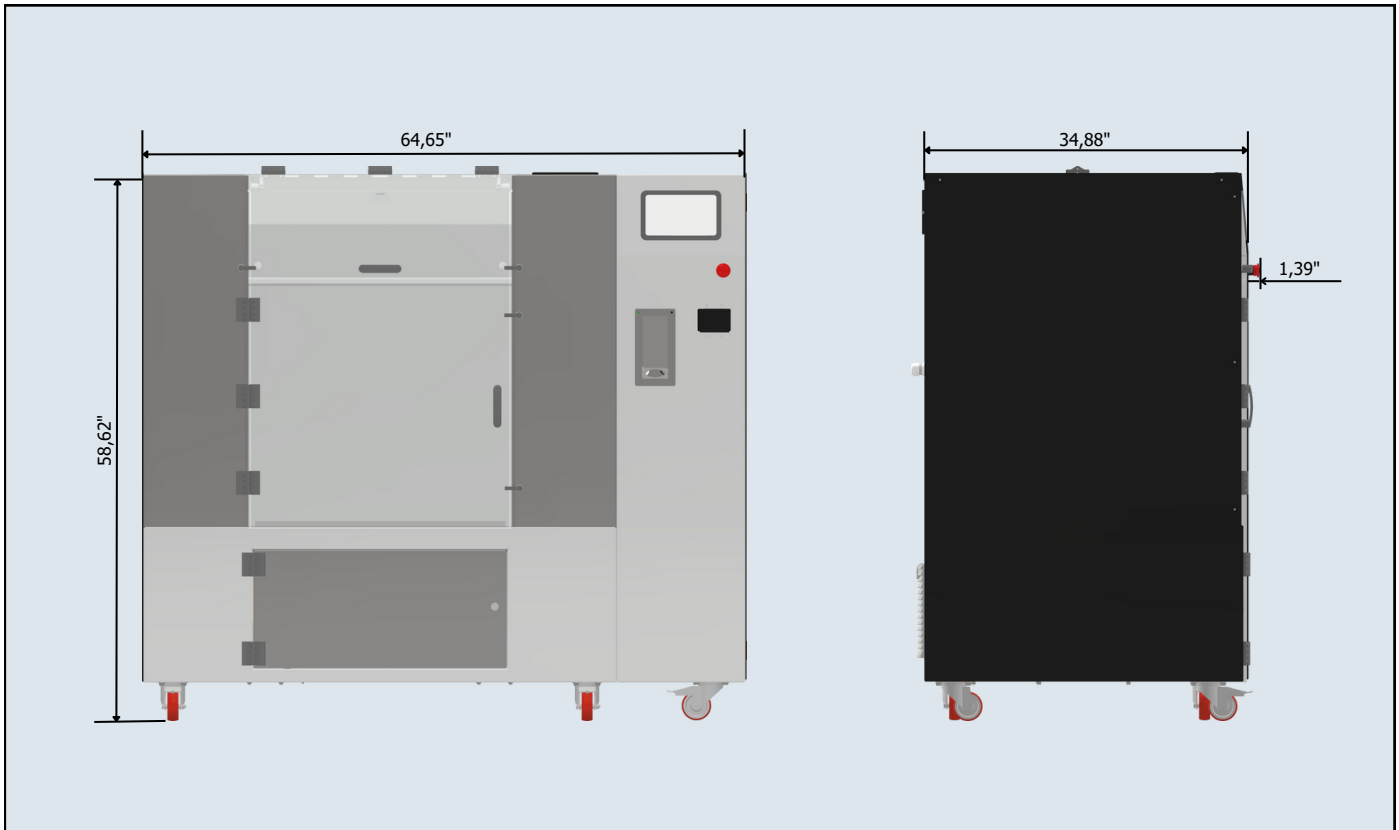

LVK-XL Technical Data Sheet

374kg

WORKING VOLTAGE	230 V.
MAXIMUM CONSUMPTION	20 A.
*PEAK CONSUMPTION	22 A.
MAXIMUM PEAK POWER KW	4.6KW
WORK FREQUENCY	50/60 Hz
*MAXIMUM WORKING PRESSURE	3 bar

INTEGRATED WATER HEATER